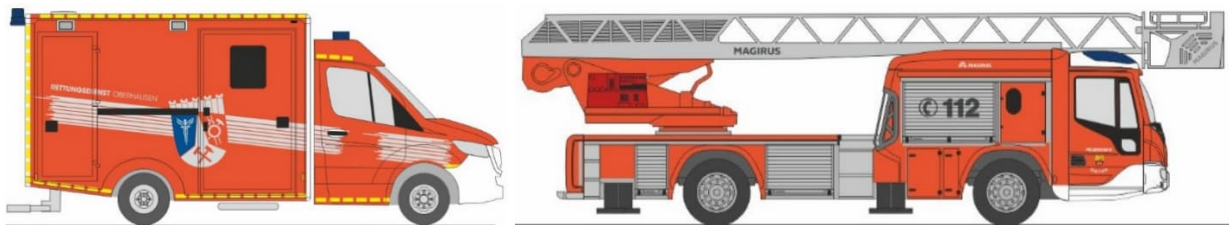

76286 WAS Design-RTW '18 FW Oberhausen € 29,90
71106 Magirus DLK 32 n.B. FW Gotha € 39,90